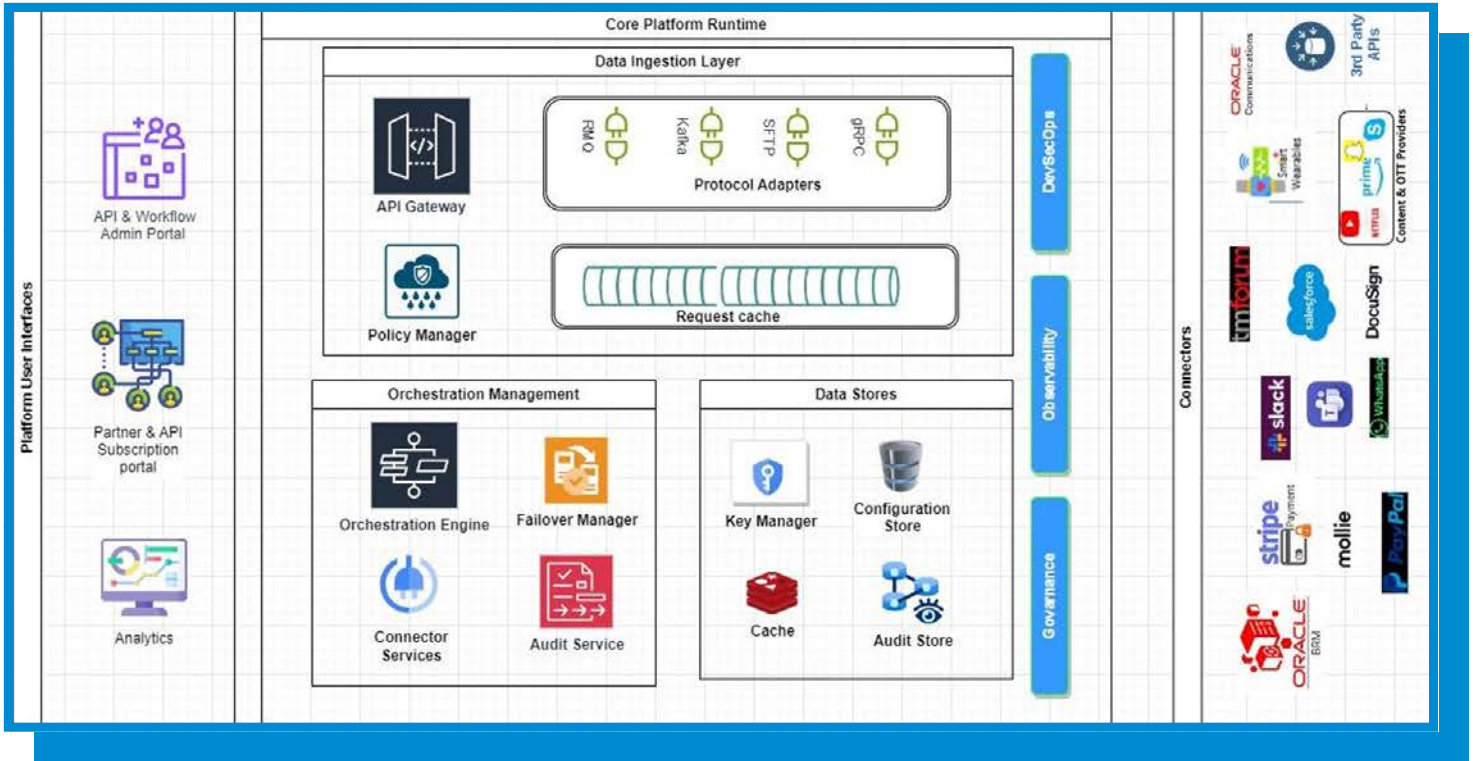

Covalensedigital

iPaaS

Enterprise API Gateway for
Seamless Integration

In today's digital arena, Csmart iPaaS stands as a beacon of innovation enabling API Management and orchestration platform that revolutionizes application connectivity. This platform is the key to unlocking unprecedented integration efficiency and agility within the vast and complex ecosystem of enterprise software applications.

By bridging disparate systems across diverse environments, Csmart iPaaS not only accelerates time-to-market with its seamless no-code/low-code deployment but also ensures operational excellence through its extensive library of industry-specific connectors. Designed with an Open API foundation, it offers a scalable solution to enhance data flow and catalyze business growth, marking a new chapter in enterprise digital transformation.

API Wizard & Workflow Integration

Streamline API lifecycle enabling effortless design, testing, and deployment of integrated workflows for operational excellence.

Workflow Mastery & Development ■

Enables real-time, agile workflows with a user-friendly, low-code interface and a vast array of configurable connectors, facilitating seamless workflow creation and monitoring.

Seamless Order Management & Orchestration ■

Automates complex orders and streamlines workflows, ensuring precise execution across systems with real-time tracking and efficient fallout management for service continuity.